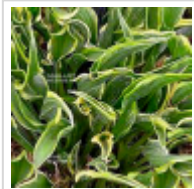

### Description

Coming from the hybridization of Hosta 'Praying hands'.

Hosta 'Praying Hands' gets its name from the very narrow ovate-shaped leaf blade. The unique green leaves have white margins and obvious waves. Narrow funnel-shaped lavender flowers at the end of July to mid-August.