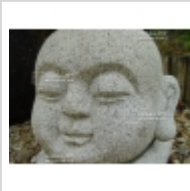

Laying child garden sculpture jizo bosatsu

Jizo bosatsu

ref. 8272

680,00€

voluminous/heavy item

extra shipping of 45.00€

[\[+\] Show on the website](#)

Description

30 cm high and + - 60 cm long. Sanzen-in is a famous moss garden in a village north of Kyoto and in it lies a sculpture of a laying child. Maillot Bonsai's adorable replica is hand carved and will add a playful touch to any garden.