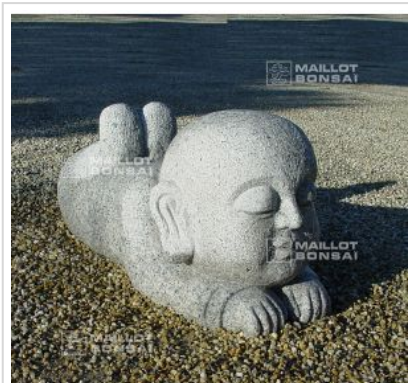

Laying child garden sculpture jizo bosatsu

Jizo bosatsu

ref. 8272

680,00€

voluminous/heavy item

extra shipping of 45.00€

[\[+\] Show on the website](#)

Description

30 cm high and + - 60 cm long. Sanzen-in is a famous moss garden in a village north of Kyoto and in it lies a sculpture of a laying child. Maillot Bonsai's adorable replica is hand carved and will add a playful touch to any garden.