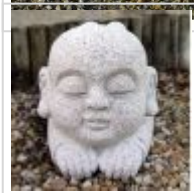

Laying child garden sculpture jizo bosatsu

Jizo bosatsu

ref. 8272

680,00€

voluminous/heavy item

extra shipping of 45.00€

[\[+\] Show on the website](#)

Description

30 cm high and + - 60 cm long. Sanzen-in is a famous moss garden in a village north of Kyoto and in it lies a sculpture of a laying child. Maillot Bonsai's adorable replica is hand carved and will add a playful touch to any garden.