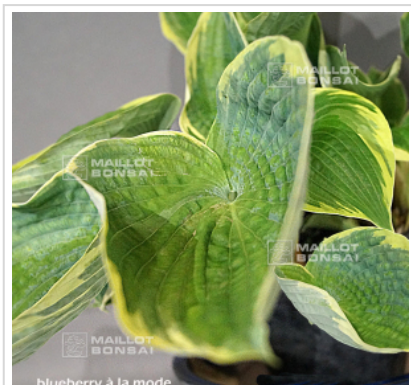

Hosta blue berry a la mode

› Hostas

ref. 8208

8,00€

[\[+\] Show on the website](#)

Description

Coming from a hybridization of hosta 'Abiqua drinking gourd'.

Dimensions of the plant : about 55 x 90 cm.

Dimensions of the leaves : about 25 x 18 cm.

The leaves of this variety are intense blue colored and the sides are small and creamy white colored. All the characteristics of its parent 'Abiqua drinking gourd' appear, which the strongly corrugated leaves twist on themselves.

The flowers of this variety are white and arrive in the beginning of summer.

This hosta is known for resisting to snails.

Big rhizome delivered in a 1 liter plastic pot.