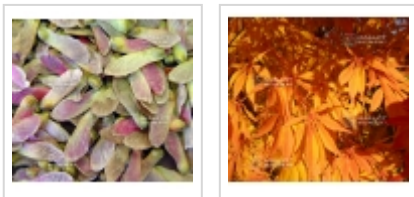

MAILLOT ERABLE

Acer matsumurae seeds elegans

Graines érables japonais

ref. 72

6,00€

[\[+\] Show on the website](#)

Description

Leaves: olive green throughout the season, turning to a superb yellow and then various shades of reddish orange in autumn.