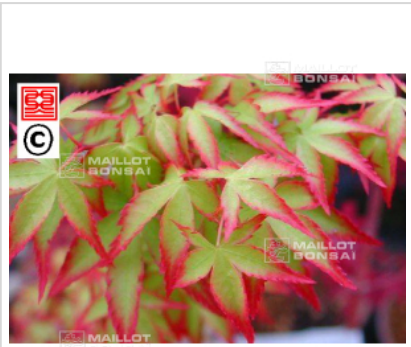

Murasaki kiyohime

› Japanese maples › *Acer palmatum*

ref. 709

1.5 litres	26,50€
3 litres	32,00€
4 litres	38,00€

[\[+\] Show on the website](#)

Description

Small green leaves edged with red in spring and then green in summer and yellowish orange in autumn. Rounded tree shape.

Technical description

<i>Species</i>	Acer palmatum
<i>Variety</i>	Murasaki kiyohime
<i>Leaf colour</i>	Green leaves
<i>Leaf shape</i>	For bonsai style
<i>Adult height</i>	Less than 2 meters
<i>Shape</i>	Tabular
<i>Exposure</i>	Sun