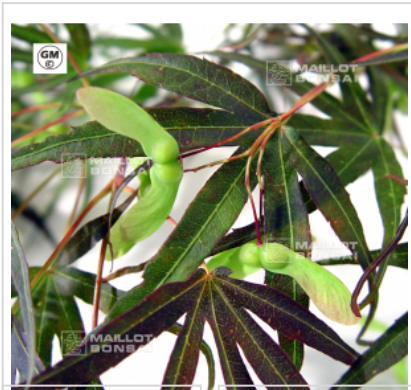

Linearilobum rubrum

› Japanese maples › *Acer amoenum*

ref. 618

1.5 litres	26,50€
3 litres	32,00€
4 litres	38,00€

[\[+\] Show on the website](#)

Description

Leaves: linear, brownish crimson in spring, turning to dark brown in summer, with bronze young shoots, and golden yellow in autumn.

Technical description

<i>Species</i>	<i>Acer amoenum</i>
<i>Variety</i>	<i>Linearilobum rubrum</i>
<i>Leaf colour</i>	Purple leaves
<i>Leaf shape</i>	Linear
<i>Adult height</i>	Less than 2 meters
<i>Shape</i>	Compact
<i>Exposure</i>	Sun