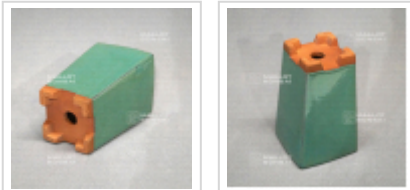

# MAILLOT ERABLE

## L1 mini cascade pot green pink

› Bonsai pots › Cascade pots

ref. 4910

**9,50€**

[\[+\] Show on the website](#)

### Description

Exterior: 7\*7\*11 cm. Colour: green with pink feet. This two-tone mini tall pot will brighten up corners at home and in a small garden. It's especially designed for miniature cascading bonsai but equally you can plant an interesting grass or cheerful flowers inside.