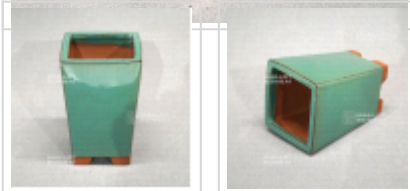

## L1 mini cascade pot green pink

› Bonsai pots › Cascade pots

ref. 4910

**9,50€**

[\[+\] Show on the website](#)

### Description

Exterior: 7\*7\*11 cm. Colour: green with pink feet. This two-tone mini tall pot will brighten up corners at home and in a small garden. It's especially designed for miniature cascading bonsai but equally you can plant an interesting grass or cheerful flowers inside.