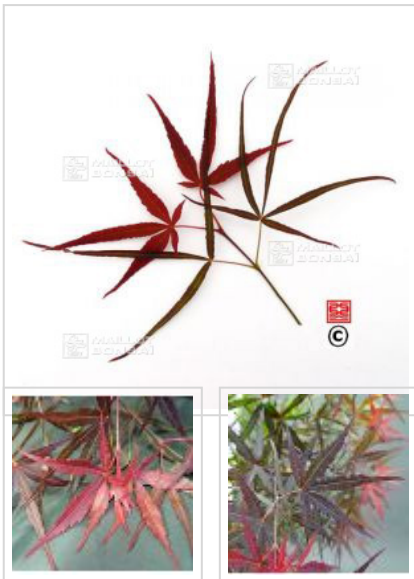

## Hubbs red willow

› Japanese maples › *Acer palmatum*

ref. 462

1.5 litres	<b>26,50€</b>
20 litres	<b>88,00€</b>
3 litres	<b>38,00€</b>
4 litres	<b>45,00€</b>

[\[+\] Show on the website](#)

### Description

Leaves: linear, purplish brown when the buds burst, turning to dark brown in summer and red in autumn.

### Technical description

<i>Species</i>	Acer palmatum
<i>Variety</i>	Hubbs red willow
<i>Leaf colour</i>	Violet
<i>Leaf shape</i>	Linear
<i>Adult height</i>	Less than 2 meters
<i>Shape</i>	Compact
<i>Exposure</i>	Sun