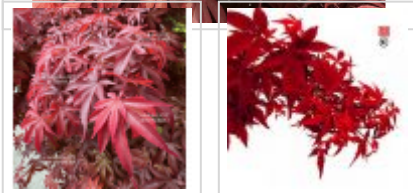

MAILLOT ERABLE

Hime shojo

› Japanese maples › *Acer amoenum*

ref. 432

1.5 litres

26,50€

3 litres

32,00€

4 litres

38,00€

[\[+\] Show on the website](#)

Description

Small leaves: 10/20 mm, brownish red if exposed to full sun or brownish green in partial shade. Bright red autumn colours. Slow growing.

3 liter pot will be 20-30 centimeter high only.

Technical description

<i>Species</i>	Acer amoenum
<i>Variety</i>	Hime shojo
<i>Leaf colour</i>	Purple leaves
<i>Leaf shape</i>	Palmated
<i>Adult height</i>	Less than 2 meters
<i>Shape</i>	Natural
<i>Exposure</i>	Sun