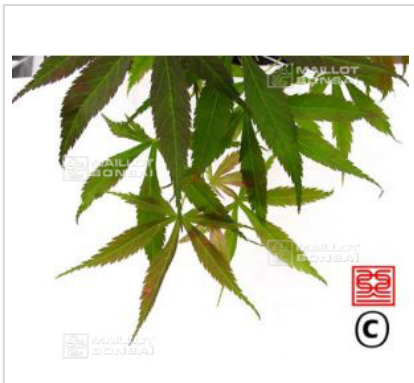

Cristie ann

› Japanese maples › *Acer palmatum*

ref. 274

1.5 litres	26,50€
3 litres	32,00€
4 litres	38,00€

[\[+\] Show on the website](#)

Description

Leaves: brownish olive green in spring, dark green in summer and reddish orange in autumn.

Technical description

<i>Species</i>	Acer palmatum
<i>Variety</i>	Cristie ann
<i>Leaf colour</i>	Brown leaves
<i>Leaf shape</i>	Palmated
<i>Adult height</i>	Less than 2 meters
<i>Shape</i>	Natural
<i>Exposure</i>	Sun