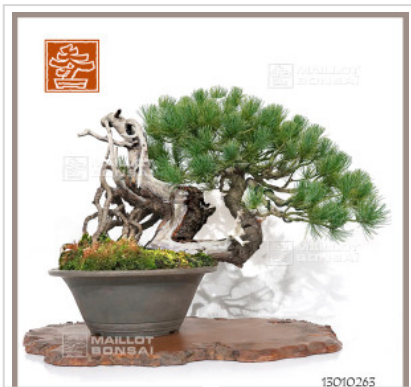

MAILLOT ERABLE

Pinus pentaphylla ref:13010263

Pinus pentaphylla

ref. 12396

3.460,00€

voluminous/heavy item
extra shipping of 12.00€

[\[+\] Show on the website](#)

Description

Origin / Nursery: From the nurseries of Master Shiino Kentaro.

Tree height: 360 mm Branch spread: 560 mm Pot: High-quality, unglazed, antique Japanese artisan pot, 330 x 125 mm Style: Neagari (exposed roots)
Age and characteristics: Over 80 years old, collected as yamadori more than 40 years ago. Well-ramified with excellent trunk taper and perfectly developed bark. Small, naturally short and fine needles. Presence of jin and shari. Trunk elevated on aerial roots supporting a very original shari. Trunk diameter: 75 mm Nebari: 230 mm Condition: No grafting marks, no major pruning scars or wire marks. Suitable for collectors willing to prune regularly to densify branch pads. Sold without display stand. Photographed: January 2026