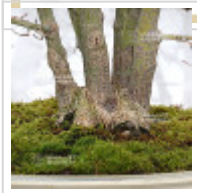

MAILLOT ERABLE

Acer palmatum ref : 03090223

Yama momiji

ref. 12393

1.680,00€

voluminous/heavy item
extra shipping of 24.00€

[[+] Show on the website](#)

Description

Origin / Nursery: From Master Ishiguro's nursery, Kawasaki, Japan.

Tree height: 510 mm Branch spread: 610 mm Pot: High-quality, unglazed artisan pot, 460 × 350 × 50 mm Style: Kabudachi (multi-trunk), five trunks (Gokan)

Age and characteristics: Nearly 40 years old, grown from seed, beautiful bark. Well-developed nebari approx. 150 mm, formed and ramified branch pads, harmonious ramification. Foliage green turning bright red in autumn.

Trunk diameters at base: approx. 30 / 30 / 30 / 20 / 20 mm Condition: No major wire marks or pruning scars. Sold without display stand. Photographed: January 2026