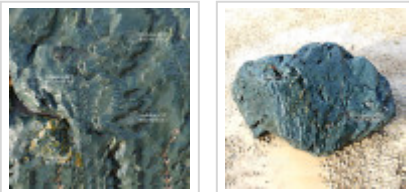

## Roche samba n° 12354

› *Lanterns, basins and statues*

ref. 12354

**1.145,00€**

**voluminous/heavy item**  
*extra shipping of 55.00€*

[\[+\] Show on the website](#)

### Description

This Samba rock, carefully imported from Japan, is a true natural artwork with distinctive veining. Its striking appearance makes it an essential element for creating Japanese gardens, chaniwa, tea gardens, or serene walking paths. Outer dimensions: Height: 500 mm Base width: 900 mm

Thickness: 700 mm

Weight: 260 kilos. To highlight the rock's natural tones and give you a clear view of its beauty, it was lightly moistened during photography. Depending on the viewing angle, the rock conveys both strength and tranquility, enhancing the contemplative and harmonious atmosphere of any Japanese garden. Each piece is unique and reflects the excellence of Japanese craftsmanship, adding elegance and serenity to your outdoor space.