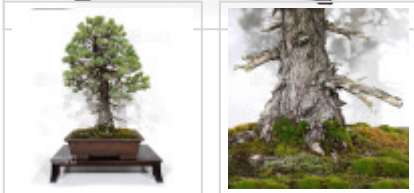

### Description

High-Quality Bonsai – Mature Specimen in Chokkan Style

Tree height: 950 mm Width: 700 mm Pot: Handcrafted, signed, high-quality unglazed brown ceramic – dimensions: 540 x 450 x 140 mm Style: Chokkan (formal upright) Description: A bonsai over 40–50 years old, grown from Japanese seedling or yamadori. Features naturally small needles, well-formed branch pads, and beautiful mature bark. Trunk diameter: approx. 140–150 mm Nebari (root base): 230 mm Strong conical taper, no major pruning scars or wire marks. Well-developed nebari providing excellent visual stability. Requires full sun exposure to maintain vigor and fine ramification. Origin: From the prestigious nursery of Mr. Shiino Kentaro, known for producing top-tier bonsai for professional and collector markets.