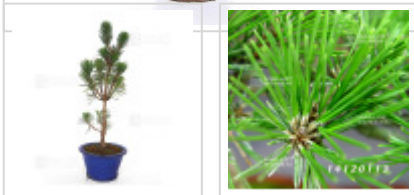

MAILLOT ERABLE

Pinus thunbergii 'kotobuki'

Kuro matsu kotobuki

ref. 12270 

48,00€

[\[+\] Show on the website](#)

Description

Nursery-grown tree delivered in a glazed cultivation pot: Ø 200 × 110 mm
Tree height (without pot): approx. 350–450 mm Trunk diameter: approx. 10–15 mm
This pine needs wiring to set the branch pads, and it can also be repotted into an unglazed bonsai pot, preferably. An untrained specimen similar to the one in the photo will be shipped. Rare variety of black pine “Kotobuki”, vigorous with fine foliage, very well suited to bonsai cultivation thanks to its short needles. High-quality low graft. See the photos for styling suggestions over the years.