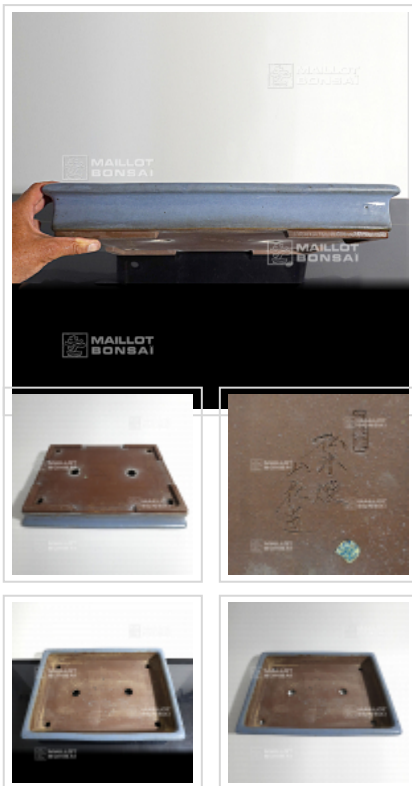

## Tokoname m7

› Bonsai pots › Tokoname bonsai pots

ref. 11983

**435,00€**

[\[+\] Show on the website](#)

### Description

Outside dimensions: 515\*380\*80 mm. Quality Japanese handcrafted pot.  
Origin : Tokoname city. YAMAAKI CHOSEN. This old pot has already been used and is sold as is.