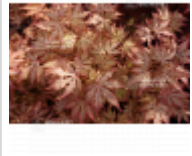

Description

oothed foliage on the edge of the lamina, salmon pink with visible veins in spring, pale green in summer then bright orange in autumn.

One of the most beautiful varieties of the last 15 years. Unique in its kind for its vigor and robustness, supports full sun. Obtained USA from Talon Buchholz Oregon. One of my favorites due to its vigour, its dazzling color will delight all gardeners.