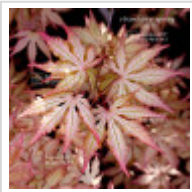

Strawberry spring

› Japanese maples › *Acer matsumurae*

ref. 11919

1.5 litres

45,00€

3 litres

55,00€

[\[+\] Show on the website](#)

Description

oothed foliage on the edge of the lamina, salmon pink with visible veins in spring, pale green in summer then bright orange in autumn.

One of the most beautiful varieties of the last 15 years. Unique in its kind for its vigor and robustness, supports full sun. Obtained USA from Talon Buchholz Oregon. One of my favorites due to its vigour, its dazzling color will delight all gardeners.

Technical description

<i>Species</i>	Acer matsumurae
<i>Variety</i>	Strawberry spring
<i>Leaf colour</i>	Veined
<i>Leaf shape</i>	Palmated
<i>Adult height</i>	Between 2 and 4 meters
<i>Shape</i>	Natural
<i>Exposure</i>	Sun