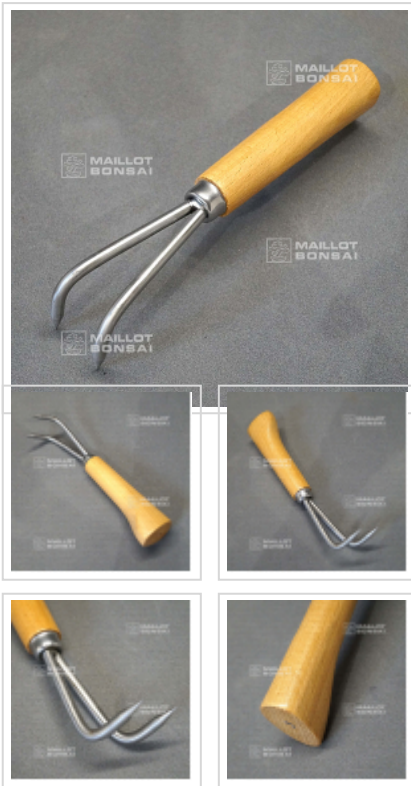

MAILLOT ERABLE

Root claw double pronged

Griffe 2 dents

ref. 11875

23,00€

[\[+\] Show on the website](#)

Description

Length: 230 mm. The strongest of the claw tools in our range, it has an ergonomic wooden handle and two-pronged iron claw for detangling roots.