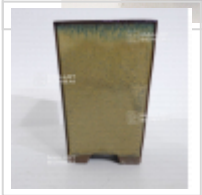

## Coloured glazed pot khaki

› Bonsai pots › Cascade pots

ref. 11478

**27,50€**

[\[+\] Show on the website](#)

### Description

Exterior: 12.5\*12.5\*18 cm. Interior: 11\*11\*15 cm. Colour: khaki. Our small, tall pots come in a range of vibrant shades to add a colour pop to your home and garden. Line them up on your windowsill, create a mini-pot arrangement of sedums or cacti, or else plant a cascading 'kengai' bonsai or semi-cascade han kengai' bonsai.