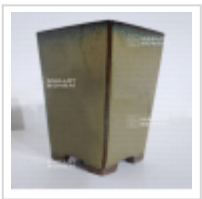

## Coloured glazed pot khaki

› Bonsai pots › Cascade pots

ref. 11478

**27,50€**

[\[+\] Show on the website](#)

### Description

Exterior: 12.5\*12.5\*18 cm. Interior: 11\*11\*15 cm. Colour: khaki. Our small, tall pots come in a range of vibrant shades to add a colour pop to your home and garden. Line them up on your windowsill, create a mini-pot arrangement of sedums or cacti, or else plant a cascading 'kengai' bonsai or semi-cascade han kengai' bonsai.