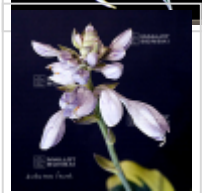

Hosta autumn frost

Hosta autumn frost

ref. 11035

[\[+\] Show on the website](#)

Description

Coming from a hybridization of Hosta First frost.

Height : about 35/40 cm.

Width : about 50/60 cm.

Dimensions of the leaves : about 20x15 cm.

Heart-shape leaves, blue color with large buter yellow sides during spring that turn to creamy white in summer. Exceptional yellowing of the leaf center before it loses leaves in fall.

Medium size flowers that appear in June and September.

Variety known for its strength against slug attacks.

Big rhizome delivered in a 1 liter plastic pot.