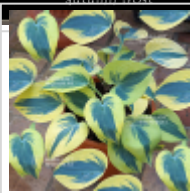

Hosta autumn frost

Hosta autumn frost

ref. 11035

[\[+\] Show on the website](#)

Description

Coming from a hybridization of Hosta First frost.

Height : about 35/40 cm.

Width : about 50/60 cm.

Dimensions of the leaves : about 20x15 cm.

Heart-shape leaves, blue color with large buter yellow sides during spring that turn to creamy white in summer. Exceptional yellowing of the leaf center before it loses leaves in fall.

Medium size flowers that appear in June and September.

Variety known for its strength against slug attacks.

Big rhizome delivered in a 1 liter plastic pot.