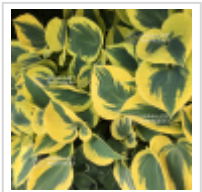

Hosta autumn frost

Hosta autumn frost

ref. 11035

[\[+\] Show on the website](#)

Description

Coming from a hybridization of Hosta First frost.

Height : about 35/40 cm.

Width : about 50/60 cm.

Dimensions of the leaves : about 20x15 cm.

Heart-shape leaves, blue color with large buter yellow sides during spring that turn to creamy white in summer. Exceptional yellowing of the leaf center before it loses leaves in fall.

Medium size flowers that appear in June and September.

Variety known for its strength against slug attacks.

Big rhizome delivered in a 1 liter plastic pot.