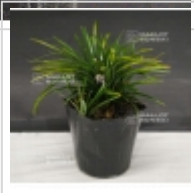

MAILLOT ERABLE

Ophiopogon japonicus minor set of 40 pots

Ophiopogon japonicus minor

ref. 10060

160,00€

[\[+\] Show on the website](#)

Description

Perennial plant with evergreen leaves of 3/6 cm large and 0.2 width of a dark green. Flowering in summer with its pink-toned white bunches that give birth to fruits, similar to bright purple blueberries.

Tuft delivered in a small and flexible plastic pot, diameter or the small pot : 6 cm. Strong and dense tuft coming from dividing during its third cultivation year.

Set of 40 plastic pot.

Uncommon plant with bright leaves, used as well kusamono as flower bed in garden. Winter protection in very cold regions, in case of snow during winter the foliage becomes brown but grown again in spring. This species is usually very used for the making of japanese garden's flower beds.