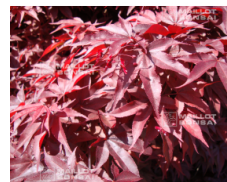

**RED FEATHER**

starting at 26.50 €

réf. : 840

**RED SELECT**

starting at 26.50 €

réf. : 10892

**RED SENTINEL TWOMBLY'S**

starting at 26.50 €