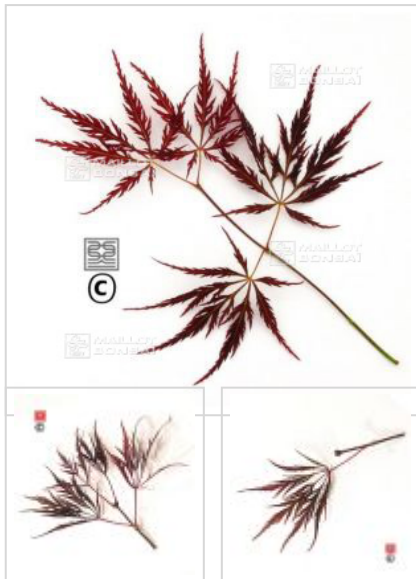

## Beni shidare

› Japanese maples › *Acer palmatum*

ref. 208

1.5 litres	<b>26,50€</b>
3 litres	<b>32,00€</b>
4 litres	<b>38,00€</b>

[\[+\] Show on the website](#)

### Description

Leaves: laciniated, purplish, brownish red throughout the season, turning to yellowish orange in autumn. Fast growing.

### Technical description

<i>Species</i>	Acer palmatum
<i>Variety</i>	Beni shidare
<i>Leaf colour</i>	Violet
<i>Leaf shape</i>	Dissectum
<i>Adult height</i>	Less than 2 meters
<i>Shape</i>	Semi-spread
<i>Exposure</i>	Sun